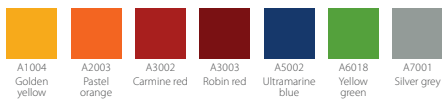

With colour?

Colours can talk. Colour your radiator and let your home speak for itself.

NEW

COLOUR YOUR WARMTH

Stelrad offers you a wide-ranging and warm colour palette. There is a colour for any space and any interior. Whether you opt for warm elegance, baroque conviviality or modern minimalism, with Stelrad you heat your home in colour.

This pallet of carefully selected, most popular colors (nature, metallic, sanitary and RAL colours) is expanded with a variety of RAL colours.*

RAL COLOURS

COLOURS OF NATURE

SANITARY COLOURS

RAL COLOURS

METALLIC COLOURS

How do I order a coloured radiator?

Select the radiator's item number then the colour code and colour description.
e.g. 0274202206 SN170 Black

The colours are illustrative only.
* Gloss degree ISO2813: 70% ± 5%.