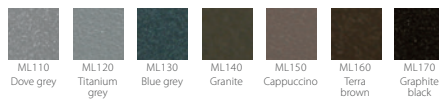

This pallet of carefully selected, most popular colors (nature, metallic, sanitary and RAL colours) is expanded with a variety of RAL colours.*

RAL COLOURS

COLOURS OF NATURE

SANITARY COLOURS

RAL COLOURS

METALLIC COLOURS

How do I order a coloured radiator?

Select the radiator's item number then the colour code and colour description.
e.g. 0274202206 SN170 Black

The colours are illustrative only.
* Gloss degree ISO2813: 70% ± 5%.