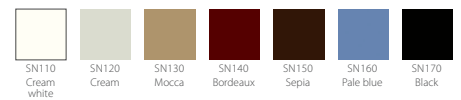

With colour?

Colours can talk. Colour your radiator and let your home speak for itself.

NEW

COLOUR YOUR WARMTH

Stelrad offers you a wide-ranging and warm colour palette. There is a colour for any space and any interior. Whether you opt for warm elegance, baroque conviviality or modern minimalism, with Stelrad you heat your home in colour.

This pallet of carefully selected, most popular colors (nature, metallic, sanitary and RAL colours) is expanded with a variety of RAL colours.*

RAL COLOURS

COLOURS OF NATURE

SANITARY COLOURS

RAL COLOURS

METALLIC COLOURS

How do I order a coloured radiator?

Select the radiator's item number then the colour code and colour description.
e.g. 0274202206 SN170 Black

The colours are illustrative only.
* Gloss degree ISO2813: 70% ± 5%.