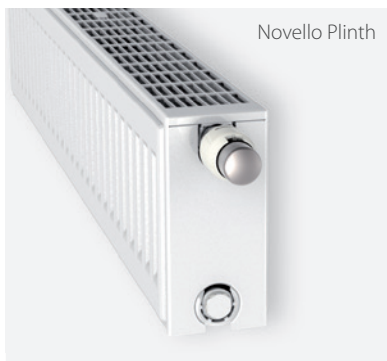

SPECIAL RANGE

VERTEX GALVA

For use in humid areas

NEW!

Supplied with: J-brackets, ETA safety screws and plugs, screws and plugs, air vent, blind plugs and assembly instructions.

ECO GALVA

For use in humid areas

NEW!

Pre-assembled: preset, adjustable Heimeier Type valve, a specially designed ECO air vent and blind plugs.

Supplied with: L brackets and assembly instructions.

VB RADIATOR

For use in humid areas

Supplied with: assembly instructions.

The range of the:

Vertex Galva consists of 5 types available in 5 widths (300 up to 700 mm) and 4 heights (1600 up to 2200 mm).

ECO Galva consists of 7 types available in 18 widths (400 up to 3000 mm) and 6 heights (300 up to 900 mm).

Moisture-Resistant radiator consists of six types available in 18 widths (400 up to 3,000 mm) and six heights (300 up to 900 mm).

NOVELLO PLINTH

Minimum height, maximum warmth

The Novello Plinth offers the perfect solution for spaces with large window sections from floor to ceiling, for shop windows, verandas, winter gardens or under window sills.

Pre-assembled: adjustable Heimeier type valve.

Supplied with: air vent and blind plugs.

The Novello Plinth range consists of 3 types (22, 33 and 44) available in 9 widths (1,000 up to 2,600 mm).

RENO COMPACT

For renovation

A Compact radiator with very specific dimensions to replace old cast-iron and ribbed radiators while using the existing piping system.

Supplied with:

assembly instructions.

The Reno Compact range consists of 3 types (21, 22 and 33), available in 18 widths (400 up to 3,000 mm) and 3 heights (400, 550 and 950 mm).