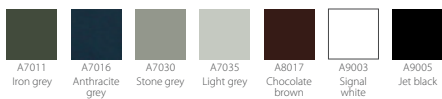

This pallet of carefully selected, most popular colors (nature, metallic, sanitary and RAL colours) is expanded with a variety of RAL colours.*

RAL COLOURS

COLOURS OF NATURE

SANITARY COLOURS

RAL COLOURS

METALLIC COLOURS

How do I order a coloured radiator?

Select the radiator's item number then the colour code and colour description.
e.g. 0274202206 SN170 Black

The colours are illustrative only.
* Gloss degree ISO2813: 70% ± 5%.